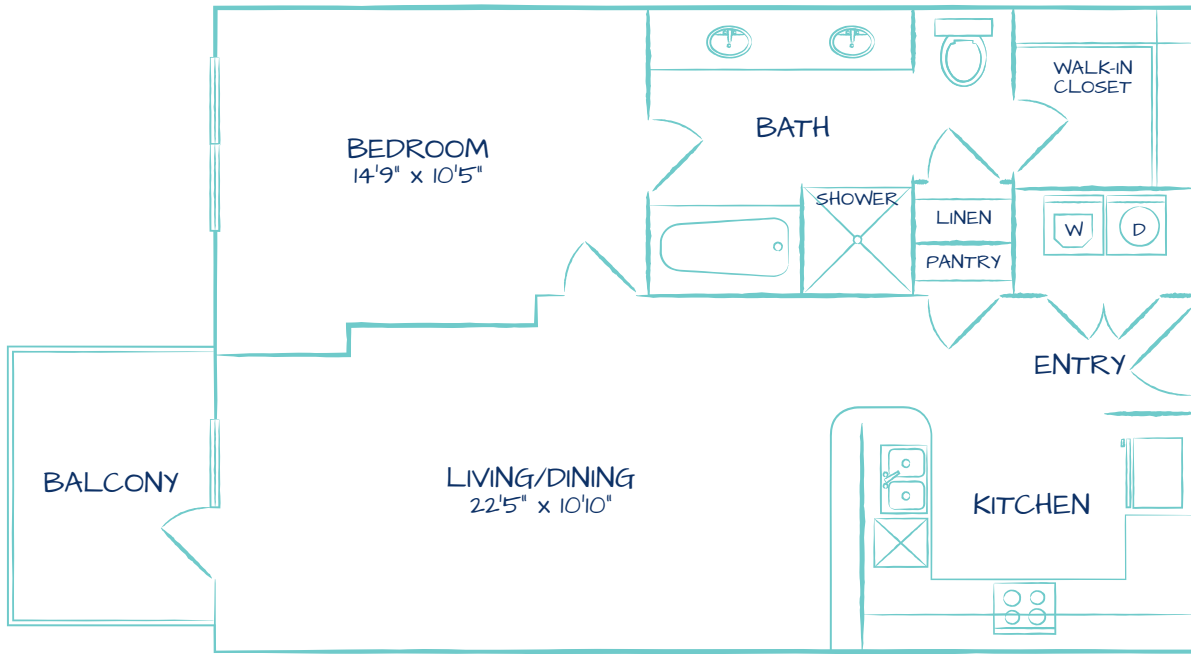

# Zilker

1 BED / 1 BATH

# 809

SQ. FT.

	3809 S. Congress Ave.   Austin, TX 78704
	<a href="http://www.thedavissoco.com">www.thedavissoco.com</a>

*Floor plans are artist's rendering. All dimensions are approximate. Actual product and specifications may vary in dimension or detail. Not all features are available in every apartment. Prices and availability are subject to change. Please see a representative for details.*